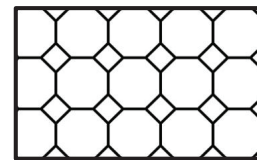

**Herringbone**  
Brick Size 195 x 900mm

**Bush Rock**  
Average Size 230 x 90mm

**16" (400mm) Regal**  
Paver Size 400 x 215mm

**Cobblestone**  
Average Size 187 x 140mm

**Convict Rock**  
Average Size 197 x 140mm

**Cobble Brick**  
Average Size 230 x 140mm

**European Fan**  
Average Size 100 x 130mm

**Cobble Fan**  
Average Size 130 x 130mm

**Random Bluestone**  
Average Size 195 x 140mm

**Ashlar Slate**  
Average Size ? x ?mm

**Octagon Tile**  
Tile Size 200 x 200mm

**Rosette (Brick)**  
0.9m, 1.4m, 1.6m, 2m & 2.2m

**Diamond**  
1.25m

**Star Compass**  
0.9m & 1.6m

**Rosette (Cobble)**  
0.9m, 1.6m & 2.2m

**Soldier Course**  
Brick Size 200 x 100mm

**Convict Rock Edge**  
Average Size 160 x 187mm

**Tile Edge**  
Tile Size 195 x 200mm

**Bush Rock Edge**  
Average Size 160 x 187mm

**Brick Edge**  
Brick Size 225 x 100mm

**Cobble Brick Edge**  
Average Size 200 x 125mm