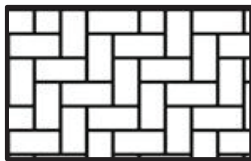

## STENCIL PATTERNS

**Running Bond**  
Brick Size 195 x 100mm

**Basket Weave**  
Brick Size 200 x 90mm

**8" (200mm) Tile**  
Tile Size 200 x 200mm

**10" (250mm) Regal**  
Paver Size 265 x 145mm

**265 Tile**  
Tile Size 265 x 265mm

**Herringbone**  
Brick Size 195 x 900mm

**Bush Rock**  
Average Size 230 x 90mm

**16" (400mm) Regal**  
Paver Size 400 x 215mm

**Cobblestone**  
Average Size 187 x 140mm

**Convict Rock**  
Average Size 197 x 140mm

**Convict Rock Edge**  
Average Size 160 x 187mm

**Tile Edge**  
Tile Size 195 x 200mm

**Bush Rock Edge**  
Average Size 160 x 187mm

**Brick Edge**  
Brick Size 225 x 100mm

**Cobble Brick Edge**  
Average Size 200 x 125mm